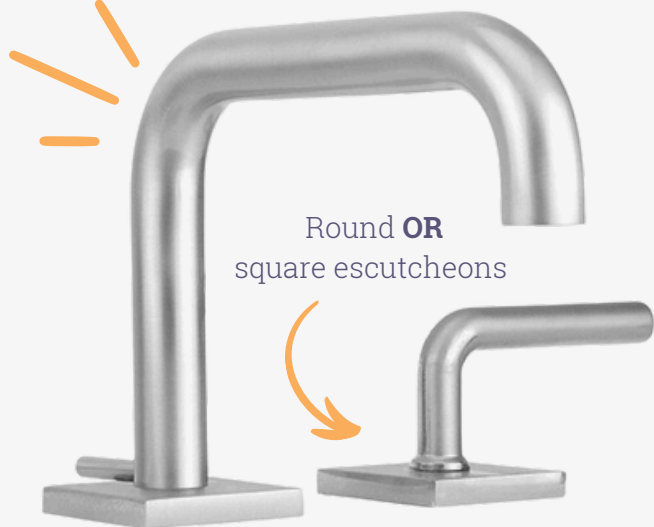

JACLO®

spotlight on Contempo Slim

Uptown Faucet + Downtown Faucet

A sleek, contemporary profile for a minimalist look with a touch of elegance.

Uptown spout

Available in cross
OR
lever handle options

Product shown:
7770-T461-

Downtown spout

Round **OR**
square escutcheons

Product shown:
7773-TSQ458

Contempo Slim *uptown*

7770-T458-

Additional handle options:

T672 or T461

7771-TSQ458-

TSQ672 or TSQ461

about JACLO Contempo Slim

Contempo Slim Uptown: 5 3/4" spout reach

Contempo Downtown Slim: 6 1/8" spout reach

All brass 8" - 12" widespread faucet includes brass pop-up drain with overflow. Additional drain options available.

Spout hole size min-max: 1 1/2" - 1 7/8", Valve hole size min-max: 1 1/8" - 1 5/8"

1/4 turn ceramic valves

Available flow rates: 1.5, 1.2 & 0.5 GPM. Additional flow rate (aerator) options available. Contact JACLO