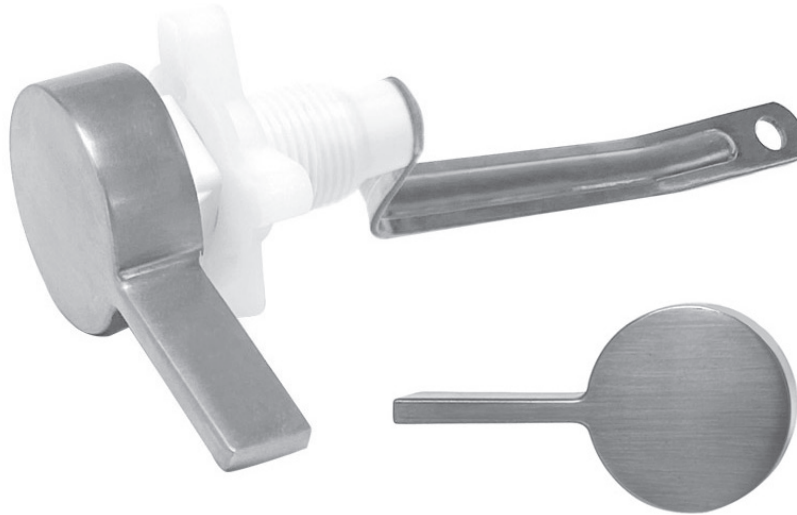

JACLO®

toilet Tank Lever

To fit **Kohler Reach** model **K-78080-0** (Left Hand)

Fits Kohler
Model: **Reach**

Side mount

AVAILABLE FINISHES

ITEM	SPECIFICS	PCH	GRP A	GRP B	GRP C	GRP D
949-	Side Mount	\$38	\$55	\$89	\$98	\$175