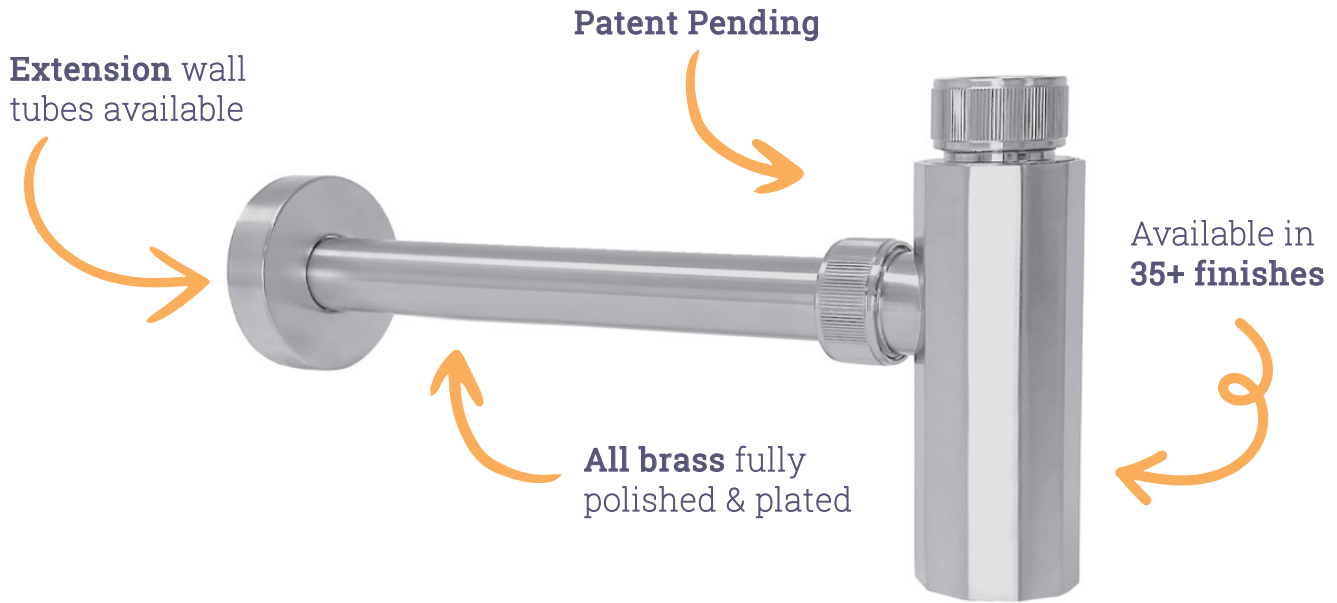

JACLO®

introducing the Deca Lavatory Trap

Complements the **Westfield** & **Astor** Collections, along with many other manufacturers

AVAILABLE FINISHES

ITEM	SPECIFICS	PCH	GRP A	GRP B	GRP C	GRP D
273-	1¼" wall outlet x 1¼" inlet - less cleanout	\$385	\$485	\$575	\$705	\$845
274-	1½" wall outlet x 1¼" inlet - less cleanout	\$385	\$485	\$575	\$705	\$845
275-	1¼" wall outlet x 1¼" inlet - with cleanout	\$385	\$485	\$575	\$705	\$845
276-	1½" wall outlet x 1¼" inlet - with cleanout	\$385	\$485	\$575	\$705	\$845