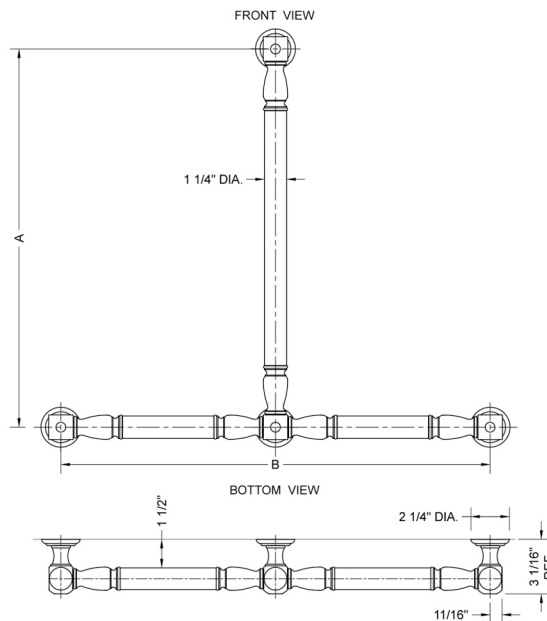

## T20 Smooth with Finials 32H x 24W T Grab Bar

Model #: T20-32H-24W-

### FEATURES:

- Structurally engineered 90° angle
- ADA compliant when properly installed
- Horizontal section can be used as towel bar
- Style options to complement all collections
- Optional handshower sliders can be added to either bar only upon initial order
- All grab bars can be custom sized. Contact JACLO for pricing & availability
- \*Note GRAB BARS OVER 32" REQUIRE A MIDDLE POST
- NOT AVAILABLE in PG or SG. For large quantity orders, please contact [hospitality@jaclo.com](mailto:hospitality@jaclo.com)

### SPECIFICATION DRAWING:

BRASS LUXURY GRAB BAR			
PART. #	DESCRIPTION	A H	B W
T20-24H-24W	CENTER TO CENTER	24"	24"
T20-24H-32W	CENTER TO CENTER	24"	32"
T20-32H-24W	CENTER TO CENTER	32"	24"
T20-32H-32W	CENTER TO CENTER	32"	32"