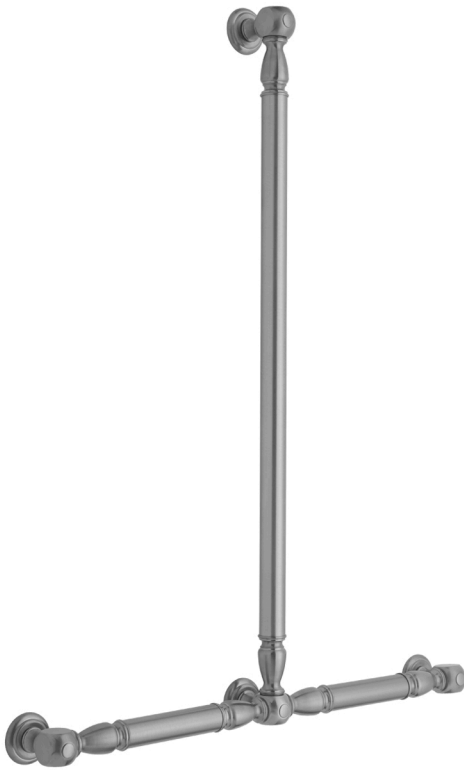

## T20 Smooth with Finials 32H x 24W T Grab Bar

Model #: T20-32H-24W-

### FEATURES:

- Structurally engineered 90° angle
- ADA compliant when properly installed
- Horizontal section can be used as towel bar
- Style options to complement all collections
- Optional handshower sliders can be added to either bar only upon initial order
- All grab bars can be custom sized. Contact JACLO for pricing & availability
- \*Note GRAB BARS OVER 32" REQUIRE A MIDDLE POST
- NOT AVAILABLE in PG or SG. For large quantity orders, please contact [hospitality@jaclo.com](mailto:hospitality@jaclo.com)

### AVAILABLE FINISHES:

Polished Chrome (PCH)	Satin Chrome (SC)	Bronze Umber (BU)
Satin Nickel (SN)	Pewter (PEW)	Caramel Bronze (CB)
Polished Nickel (PN)	Antique Brass (AB)	Antique Copper (ACU)
Oil-Rubbed Bronze (ORB)	Polished Brass (PB)	Polished Copper (PCU)
Vintage Bronze (VB)	Satin Brass (SB)	Matte Black (MBK)
Black Nickel (BKN)	White (WH)	Unlacquered Brass (ULB)
Satin Cooper (SCU)	Almond (ALD)	Amber (AMB)
Azure Blue (AZB)	Coral (COR)	Mint Green (GRN)
Stone Grey (GRY)	Lilac (LAC)	Light Blue (LBL)
Limon (LIM)	Plum (PLM)	Pink (PNK)
Red (RED)	Graphite (GPH)	
Aged Unlacquered Brass (AUB)		

### SPECIFICATION DRAWING:

BRASS LUXURY GRAB BAR			
PART. #	DESCRIPTION	A H	B W
T20-24H-24W	CENTER TO CENTER	24"	24"
T20-24H-32W	CENTER TO CENTER	24"	32"
T20-32H-24W	CENTER TO CENTER	32"	24"
T20-32H-32W	CENTER TO CENTER	32"	32"