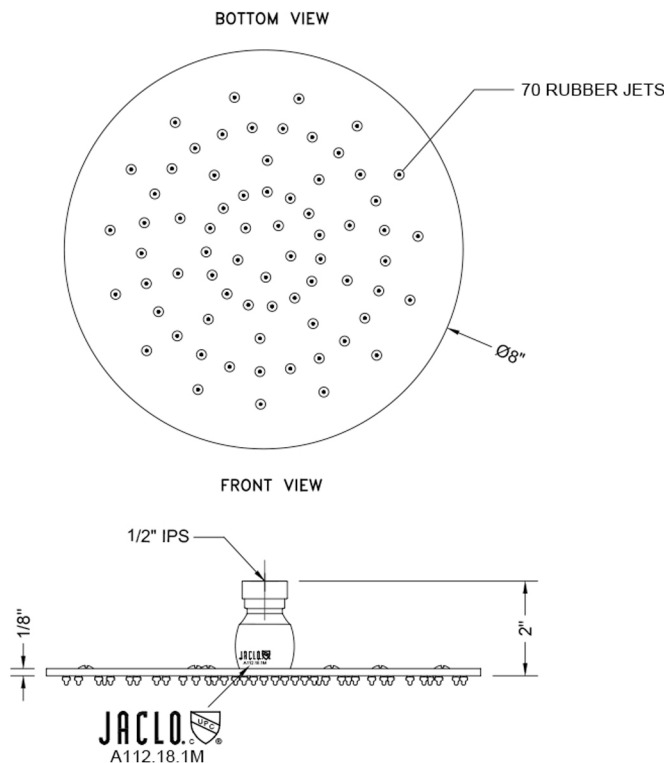

8" Extra Velocity Rain Machine®

Model #: S408XV-

FEATURES:

- A POWER SHOWER WITH EXTRA VELOCITY - the technology of the Rain Machine® allows for a strong rain spray at any angle
- 1/2" IPS adjustable brass ball joint to adjust angle of showerhead
- 8" diameter all brass body with 70 easy clean rubber jets
- Available flow rates: 2.5, 2.0, 1.75 & 1.5 GPM
- 2.0 & 1.75 GPM- Watersense Approved

SPECIFICATION DRAWING:

SPRAY PATTERNS:

ANGLES AND FLOW RATES:

2.5 GPM			
2.0 GPM			
1.75 GPM	45°	90°	Drop Ceiling
1.5 GPM			

COMPLIANCES: