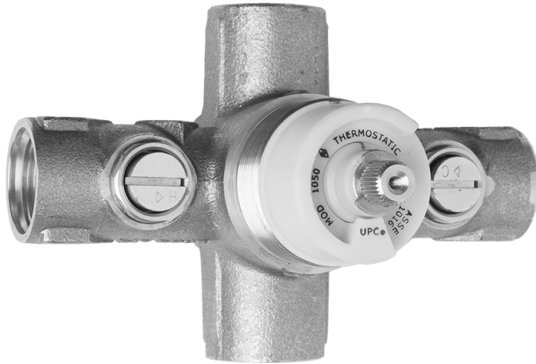

1/2" Thermostatic Valve

Model #: J-TH12

FEATURES:

- For more information see J-TH34 or J-TH12
- For extension kits/replacement cartridge, see J-TH34-EXT

AVAILABLE FINISHES:
N/A

SPECIFICATION DRAWING:

THERMOSTATIC
TEMPERATURE
CONTROL