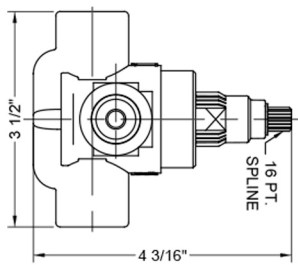

1/2" Thermostatic Valve

Model #: J-TH12

FEATURES:

- For more information see J-TH34 or J-TH12
- For extension kits/replacement cartridge, see J-TH34-EXT

AVAILABLE FINISHES:
N/A

SPECIFICATION DRAWING:

THERMOSTATIC
TEMPERATURE
CONTROL