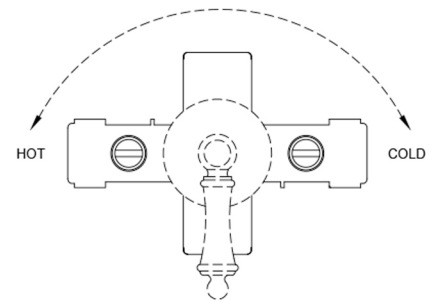

1/2" Thermostatic Valve

Model #: J-TH12

FEATURES:

- For more information see J-TH34 or J-TH12
- For extension kits/replacement cartridge, see J-TH34-EXT

AVAILABLE FINISHES:
N/A

SPECIFICATION DRAWING:

THERMOSTATIC
TEMPERATURE
CONTROL