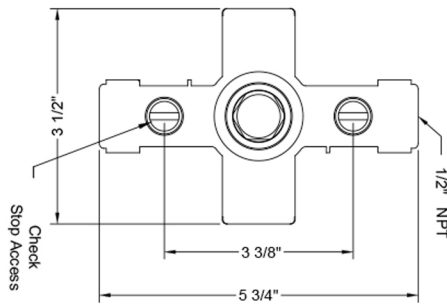

1/2" Thermostatic Valve

Model #: J-TH12

FEATURES:

- For more information see J-TH34 or J-TH12
- For extension kits/replacement cartridge, see J-TH34-EXT

AVAILABLE FINISHES:
N/A

SPECIFICATION DRAWING:

THERMOSTATIC
TEMPERATURE
CONTROL