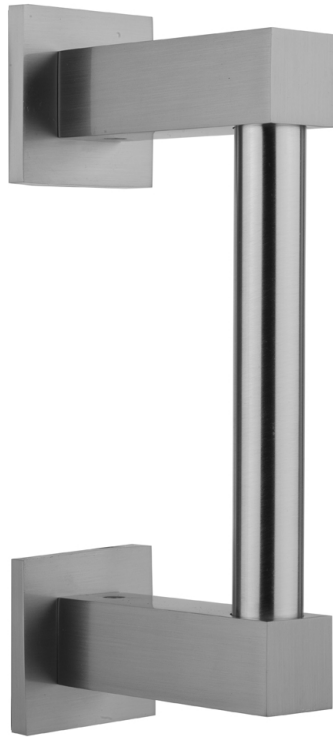

16" CUBIX® H42 Front Mount Shower Door Pull

Model #: H42-FM-16-

FEATURES:

- Can be mounted vertically or horizontally
- Can be used as a towel bar, foot rest, or shaving station when mounted horizontally
- Not to be used as a grab bar
- All brass construction, fully polished & plated
- For Glass Installation: Separate mounting kit required (H42-GLSKIT)
- Custom sizes available- Contact JACLO for pricing & availability
- Not available in BKN, PCU, or PG
- Door pulls 24" or longer are NOT AVAILABLE in SG. For large quantity orders, please contact hospitality@jaclo.com

AVAILABLE FINISHES:

Polished Chrome (PCH)	Satin Chrome (SC)	Bronze Umber (BU)
Satin Nickel (SN)	Pewter (PEW)	Caramel Bronze (CB)
Polished Nickel (PN)	Antique Brass (AB)	Antique Copper (ACU)
Oil-Rubbed Bronze (ORB)	Polished Brass (PB)	Vintage Bronze (VB)
Satin Brass (SB)	Matte Black (MBK)	Satin Gold (SG)
White (WH)	Unlacquered Brass (ULB)	Satin Cooper (SCU)
Almond (ALD)	Amber (AMB)	Azure Blue (AZB)
Coral (COR)	Mint Green (GRN)	Stone Grey (GRY)
Lilac (LAC)	Light Blue (LBL)	Limon (LIM)
Plum (PLM)	Pink (PNK)	Red (RED)
Graphite (GPH)	Aged Unlacquered Brass (AUB)	

SPECIFICATION DRAWING:

CUBIX® FRONT MOUNT DOOR PULL			
PART. #	SPECIFICS	A	B
H42-FM	6" CENTER TO CENTER	6"	7 1/2"
H42-FM-08	8" CENTER TO CENTER	8"	9 1/2"
H42-FM-12	12" CENTER TO CENTER	12"	13 1/2"
H42-FM-16	16" CENTER TO CENTER	16"	17 1/2"
H42-FM-18	18" CENTER TO CENTER	18"	19 1/2"
H42-FM-24	24" CENTER TO CENTER	24"	25 1/2"
H42-FM-32	32" CENTER TO CENTER	32"	33 1/2"