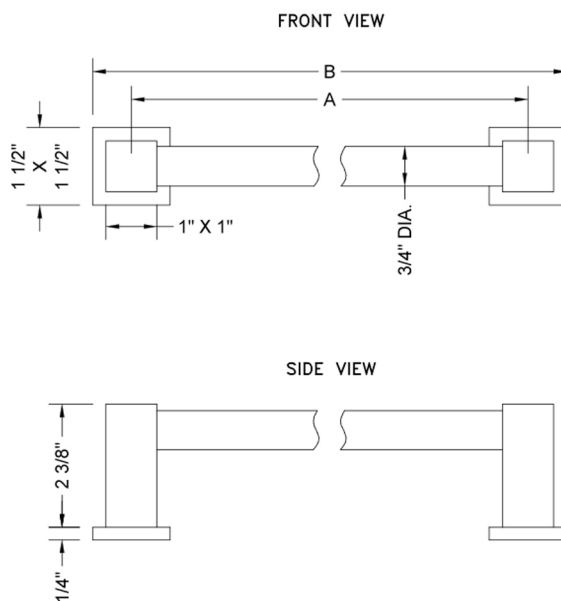

16" CUBIX® H42 Front Mount Shower Door Pull

Model #: H42-FM-16-

FEATURES:

- Can be mounted vertically or horizontally
- Can be used as a towel bar, foot rest, or shaving station when mounted horizontally
- Not to be used as a grab bar
- All brass construction, fully polished & plated
- For Glass Installation: Separate mounting kit required (H42-GLSKIT)
- Custom sizes available- Contact JACLO for pricing & availability
- Not available in BKN, PCU, or PG
- Door pulls 24" or longer are NOT AVAILABLE in SG. For large quantity orders, please contact hospitality@jaclo.com

SPECIFICATION DRAWING:

CUBIX® FRONT MOUNT DOOR PULL			
PART. #	SPECIFICS	A	B
H42-FM	6" CENTER TO CENTER	6"	7 1/2"
H42-FM-08	8" CENTER TO CENTER	8"	9 1/2"
H42-FM-12	12" CENTER TO CENTER	12"	13 1/2"
H42-FM-16	16" CENTER TO CENTER	16"	17 1/2"
H42-FM-18	18" CENTER TO CENTER	18"	19 1/2"
H42-FM-24	24" CENTER TO CENTER	24"	25 1/2"
H42-FM-32	32" CENTER TO CENTER	32"	33 1/2"