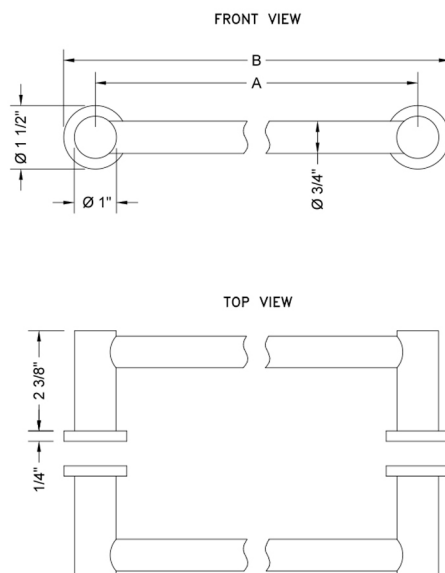

12" H40 Contempo II Back to Back Shower Door Pull

Model #: H40-BB-12-

FEATURES:

- Can be mounted vertically or horizontally
- Can be used as a towel bar when mounted horizontally
- Not to be used as a grab bar
- All brass construction, fully polished & plated
- Includes rubber gaskets for glass door installation
- Custom sizes available- Contact JACLO for pricing & availability
- Door pulls 24" or longer are NOT AVAILABLE in PG or SG. For large quantity orders, please contact hospitality@jaclo.com

SPECIFICATION DRAWING:

CONTEMPO BACK TO BACK DOOR HANDLES			
PART. #	SPECIFICS	A	B
H40-BB-XXX	6" C TO C	6"	7 1/2"
H40-BB-08-XXX	8" C TO C	8"	9 1/2"
H40-BB-12-XXX	12" C TO C	12"	13 1/2"
H40-BB-16-XXX	16" C TO C	16"	17 1/2"
H40-BB-18-XXX	18" C TO C	18"	19 1/2"
H40-BB-24-XXX	24" C TO C	24"	25 1/2"
H40-BB-32-XXX	32" C TO C	32"	33 1/2"