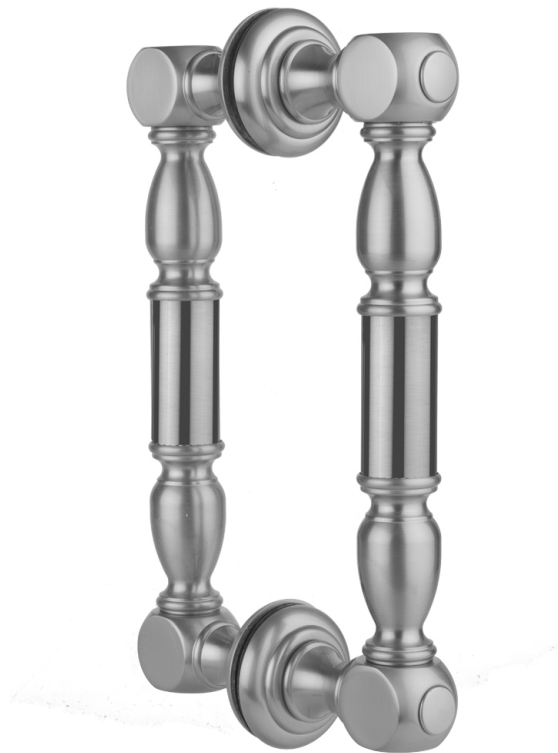

## 8" H2O Back to Back Shower Door Pull with Finials

Model #: H20-BB-8-

### FEATURES:

- Can be mounted vertically or horizontally
- Can be used as a towel bar when mounted horizontally
- Not to be used as a grab bar
- All brass construction, fully polished & plated
- Includes rubber gaskets for glass door installation
- Custom sizes available- Contact JACLO for pricing & availability
- Door pulls 24" or longer are NOT AVAILABLE in PG or SG. For large quantity orders, please contact [hospitality@jaclo.com](mailto:hospitality@jaclo.com)

### AVAILABLE FINISHES:

Polished Chrome (PCH)	Satin Chrome (SC)	Bronze Umber (BU)
Satin Nickel (SN)	Pewter (PEW)	Caramel Bronze (CB)
Polished Nickel (PN)	Antique Brass (AB)	Antique Copper (ACU)
Oil-Rubbed Bronze (ORB)	Polished Brass (PB)	Polished Copper (PCU)
Vintage Bronze (VB)	Satin Brass (SB)	Matte Black (MBK)
Satin Gold (SG)	Polished Gold (PG)	Black Nickel (BKN)
White (WH)	Unlacquered Brass (ULB)	Satin Cooper (SCU)
Almond (ALD)	Amber (AMB)	Azure Blue (AZB)
Coral (COR)	Mint Green (GRN)	Stone Grey (GRY)
Lilac (LAC)	Light Blue (LBL)	Limon (LIM)
Plum (PLM)	Pink (PNK)	Red (RED)
Graphite (GPH)	Aged Unlacquered Brass (AUB)	