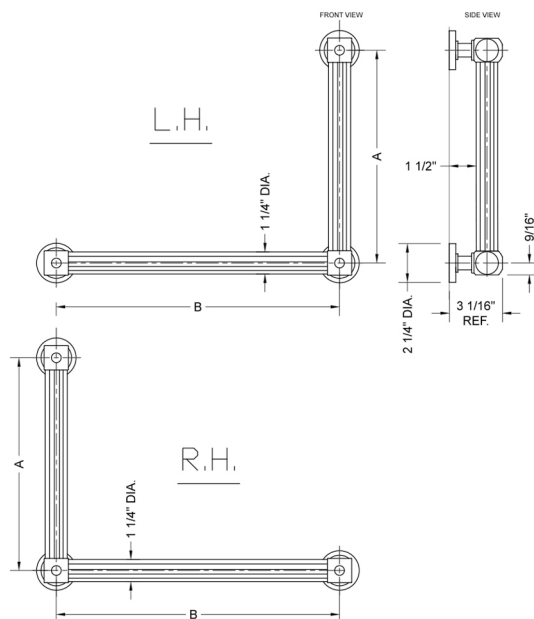

## G71 24H x 24W 90° Grab Bar

Model #: G71-24H-24W-

### FEATURES:

- Structurally engineered 90° angle
- ADA compliant when properly installed
- Horizontal section can be used as towel bar
- Style options to complement all collections
- Optional handshower sliders can be added to either bar only upon initial order
- All grab bars can be custom sized. Contact JACLO for pricing & availability
- Grab bars over 32" require middle post
- Grab bars 24" or longer are NOT AVAILABLE in PG or SG. For large quantity orders, please contact [hospitality@jaclo.com](mailto:hospitality@jaclo.com)

### SPECIFICATION DRAWING:

BRASS LUXURY GRAB BAR			
PART. #	DESCRIPTION	A H	B W
G71-12H-12W	CENTER TO CENTER	12"	12"
G71-12H-16W	CENTER TO CENTER	12"	16"
G71-12H-24W	CENTER TO CENTER	12"	24"
G71-12H-32W	CENTER TO CENTER	12"	32"
G71-16H-12W	CENTER TO CENTER	16"	12"
G71-16H-16W	CENTER TO CENTER	16"	16"
G71-16H-24W	CENTER TO CENTER	16"	24"
G71-16H-32W	CENTER TO CENTER	16"	32"
G71-24H-12W	CENTER TO CENTER	24"	12"
G71-24H-16W	CENTER TO CENTER	24"	16"
G71-24H-24W	CENTER TO CENTER	24"	24"
G71-24H-32W	CENTER TO CENTER	24"	32"
G71-32H-12W	CENTER TO CENTER	32"	12"
G71-32H-16W	CENTER TO CENTER	32"	16"
G71-32H-24W	CENTER TO CENTER	32"	24"
G71-32H-32W	CENTER TO CENTER	32"	32"