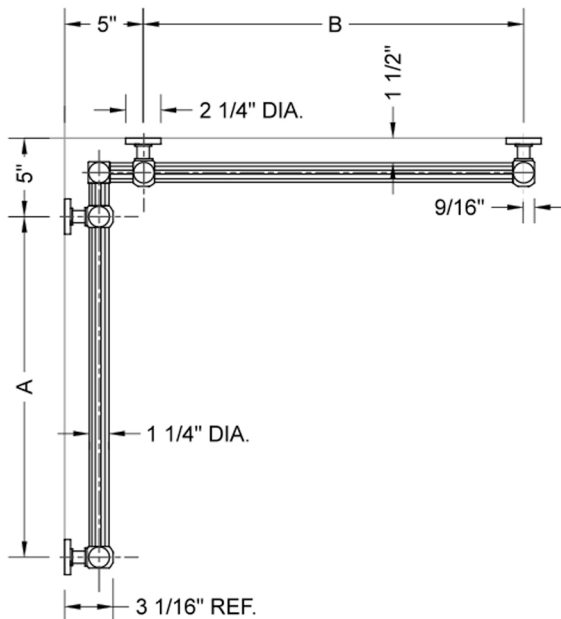

## G71 16" x 16" Inside Corner Grab Bar

Model #: G71-16-16-IC-

### FEATURES:

- Structurally engineered 90° angle
- ADA compliant when properly installed
- Horizontal section can be used as towel bar
- Style options to complement all collections
- Optional handshower sliders can be added to either bar only upon initial order
- All grab bars can be custom sized. Contact JACLO for pricing & availability
- BAR WILL BE 5" LONGER THAN LISTED LENGTH FROM CENTER OF OUTSIDE POST TO WALL
- \*NOTE: GRAB BARS OVER 32" REQUIRE A MIDDLE POST
- Grab bars 24" or longer are NOT AVAILABLE in PG or SG. For large quantity orders, please contact [hospitality@jaclo.com](mailto:hospitality@jaclo.com)

### SPECIFICATION DRAWING:

BRASS LUXURY GRAB BAR							
PART. #	DESCRIPTION	A	B	PART. #	DESCRIPTION	A	B
G71-12-12-IC	CENTER OF POST	12"	12"	G71-24-36-IC	CENTER OF POST	24"	36"
G71-12-16-IC	CENTER OF POST	12"	16"	G71-24-48-IC	CENTER OF POST	24"	48"
G71-12-24-IC	CENTER OF POST	12"	24"	G71-24-60-IC	CENTER OF POST	24"	60"
G71-12-32-IC	CENTER OF POST	12"	32"				
				G71-32-32-IC	CENTER OF POST	32"	32"
G71-12-36-IC	CENTER OF POST	12"	36"	G71-32-36-IC	CENTER OF POST	32"	36"
G71-12-48-IC	CENTER OF POST	12"	48"	G71-32-48-IC	CENTER OF POST	32"	48"
G71-12-60-IC	CENTER OF POST	12"	60"	G71-32-60-IC	CENTER OF POST	32"	60"
G71-16-16-IC	CENTER OF POST	16"	16"	G71-36-36-IC	CENTER OF POST	36"	36"
G71-16-24-IC	CENTER OF POST	16"	24"	G71-36-48-IC	CENTER OF POST	36"	48"
G71-16-32-IC	CENTER OF POST	16"	32"	G71-36-60-IC	CENTER OF POST	36"	60"
G71-16-36-IC	CENTER OF POST	16"	36"	G71-48-48-IC	CENTER OF POST	48"	48"
G71-16-48-IC	CENTER OF POST	16"	48"	G71-48-60-IC	CENTER OF POST	48"	60"
G71-16-60-IC	CENTER OF POST	16"	60"				
				G71-60-60-IC	CENTER OF POST	60"	60"
G71-24-24-IC	CENTER OF POST	24"	24"				
G71-24-32-IC	CENTER OF POST	24"	32"				