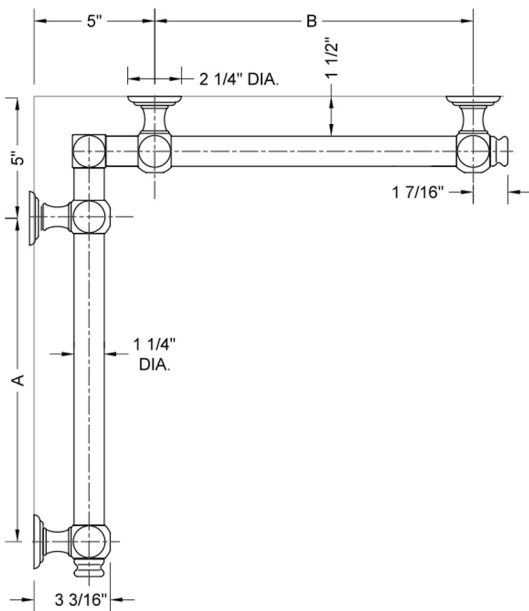

G60 12" x 60" Inside Corner Grab Bar

Model #: G60-12-60-IC-

FEATURES:

- Structurally engineered 90° angle
- ADA compliant when properly installed
- Horizontal section can be used as towel bar
- Style options to complement all collections
- Optional handshower sliders can be added to either bar only upon initial order
- All grab bars can be custom sized. Contact JACLO for pricing & availability
- BAR WILL BE 5" LONGER THAN LISTED LENGTH FROM CENTER OF OUTSIDE POST TO WALL
- *NOTE: GRAB BARS OVER 32" REQUIRE A MIDDLE POST
- Grab bars 24" or longer are NOT AVAILABLE in PG or SG. For large quantity orders, please contact hospitality@jaclo.com

SPECIFICATION DRAWING:

BRASS LUXURY GRAB BAR							
PART. #	DESCRIPTION	A	B	PART. #	DESCRIPTION	A	B
G60-12-12-IC	CENTER OF POST	12"	12"	G60-24-36-IC	CENTER OF POST	24"	36"
G60-12-16-IC	CENTER OF POST	12"	16"	G60-24-48-IC	CENTER OF POST	24"	48"
G60-12-24-IC	CENTER OF POST	12"	24"	G60-24-60-IC	CENTER OF POST	24"	60"
G60-12-32-IC	CENTER OF POST	12"	32"				
G60-12-36-IC	CENTER OF POST	12"	36"	G60-32-32-IC	CENTER OF POST	32"	32"
G60-12-48-IC	CENTER OF POST	12"	48"	G60-32-36-IC	CENTER OF POST	32"	36"
G60-12-60-IC	CENTER OF POST	12"	60"	G60-32-48-IC	CENTER OF POST	32"	48"
				G60-32-60-IC	CENTER OF POST	32"	60"
G60-16-16-IC	CENTER OF POST	16"	16"				
G60-16-24-IC	CENTER OF POST	16"	24"	G60-36-36-IC	CENTER OF POST	36"	36"
G60-16-32-IC	CENTER OF POST	16"	32"	G60-36-48-IC	CENTER OF POST	36"	48"
				G60-36-60-IC	CENTER OF POST	36"	60"
G60-16-36-IC	CENTER OF POST	16"	36"				
G60-16-48-IC	CENTER OF POST	16"	48"	G60-48-48-IC	CENTER OF POST	48"	48"
G60-16-60-IC	CENTER OF POST	16"	60"	G60-48-60-IC	CENTER OF POST	48"	60"
G60-24-24-IC	CENTER OF POST	24"	24"	G60-60-60-IC	CENTER OF POST	60"	60"
G60-24-32-IC	CENTER OF POST	24"	32"				