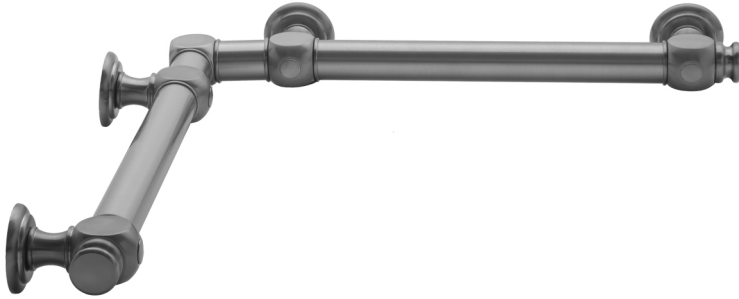

G60 12" x 32" Inside Corner Grab Bar

Model #: G60-12-32-IC-

FEATURES:

- Structurally engineered 90° angle
- ADA compliant when properly installed
- Horizontal section can be used as towel bar
- Style options to complement all collections
- Optional handshower sliders can be added to either bar only upon initial order
- All grab bars can be custom sized. Contact JACLO for pricing & availability
- BAR WILL BE 5" LONGER THAN LISTED LENGTH FROM CENTER OF OUTSIDE POST TO WALL
- *NOTE: GRAB BARS OVER 32" REQUIRE A MIDDLE POST
- Grab bars 24" or longer are NOT AVAILABLE in PG or SG. For large quantity orders, please contact hospitality@jaclo.com

AVAILABLE FINISHES:

Polished Chrome (PCH)	Satin Chrome (SC)	Bronze Umber (BU)
Satin Nickel (SN)	Pewter (PEW)	Caramel Bronze (CB)
Polished Nickel (PN)	Antique Brass (AB)	Antique Copper (ACU)
Oil-Rubbed Bronze (ORB)	Polished Brass (PB)	Polished Copper (PCU)
Vintage Bronze (VB)	Satin Brass (SB)	Matte Black (MBK)
Black Nickel (BKN)	White (WH)	Unlacquered Brass (ULB)
Satin Cooper (SCU)	Almond (ALD)	Amber (AMB)
Azure Blue (AZB)	Coral (COR)	Mint Green (GRN)
Stone Grey (GRY)	Lilac (LAC)	Light Blue (LBL)
Limon (LIM)	Plum (PLM)	Pink (PNK)
Red (RED)	Graphite (GPH)	
Aged Unlacquered Brass (AUB)		