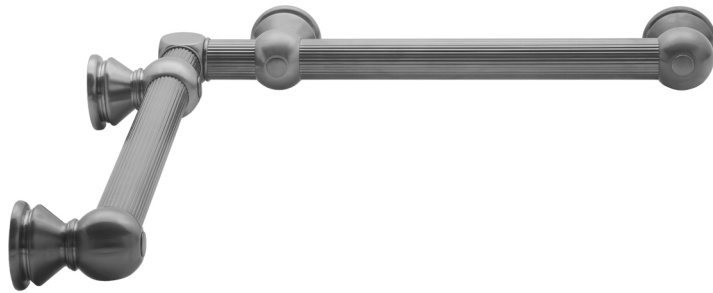

G33 16" x 32" Inside Corner Grab Bar

Model #: G33-16-32-IC-

FEATURES:

- Structurally engineered 90° angle
- ADA compliant when properly installed
- Horizontal section can be used as towel bar
- Style options to complement all collections
- Optional handshower sliders can be added to either bar only upon initial order
- All grab bars can be custom sized. Contact JACLO for pricing & availability
- BAR WILL BE 5" LONGER THAN LISTED LENGTH FROM CENTER OF OUTSIDE POST TO WALL
- *NOTE: GRAB BARS OVER 32" REQUIRE A MIDDLE POST
- Grab bars 24" or longer are NOT AVAILABLE in PG or SG. For large quantity orders, please contact hospitality@jaclo.com

AVAILABLE FINISHES:

Polished Chrome (PCH)	Satin Chrome (SC)	Bronze Umber (BU)
Satin Nickel (SN)	Pewter (PEW)	Caramel Bronze (CB)
Polished Nickel (PN)	Antique Brass (AB)	Antique Copper (ACU)
Oil-Rubbed Bronze (ORB)	Polished Brass (PB)	Polished Copper (PCU)
Vintage Bronze (VB)	Satin Brass (SB)	Matte Black (MBK)
Black Nickel (BKN)	White (WH)	Unlacquered Brass (ULB)
Satin Cooper (SCU)	Almond (ALD)	Amber (AMB)
Azure Blue (AZB)	Coral (COR)	Mint Green (GRN)
Stone Grey (GRY)	Lilac (LAC)	Light Blue (LBL)
Limon (LIM)	Plum (PLM)	Pink (PNK)
Red (RED)	Graphite (GPH)	
Aged Unlacquered Brass (AUB)		