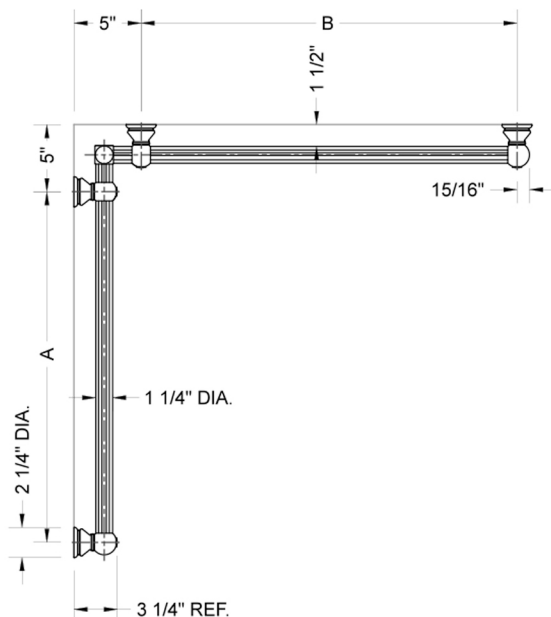

G33 16" x 32" Inside Corner Grab Bar

Model #: G33-16-32-IC-

FEATURES:

- Structurally engineered 90° angle
- ADA compliant when properly installed
- Horizontal section can be used as towel bar
- Style options to complement all collections
- Optional handshower sliders can be added to either bar only upon initial order
- All grab bars can be custom sized. Contact JACLO for pricing & availability
- BAR WILL BE 5" LONGER THAN LISTED LENGTH FROM CENTER OF OUTSIDE POST TO WALL
- *NOTE: GRAB BARS OVER 32" REQUIRE A MIDDLE POST
- Grab bars 24" or longer are NOT AVAILABLE in PG or SG. For large quantity orders, please contact hospitality@jaclo.com

SPECIFICATION DRAWING:

BRASS LUXURY GRAB BAR							
PART. #	DESCRIPTION	A	B	PART. #	DESCRIPTION	A	B
G33-12-12-IC	CENTER OF POST	12"	12"	G33-24-36-IC	CENTER OF POST	24"	36"
G33-12-16-IC	CENTER OF POST	12"	16"	G33-24-48-IC	CENTER OF POST	24"	48"
G33-12-24-IC	CENTER OF POST	12"	24"	G33-24-60-IC	CENTER OF POST	24"	60"
G33-12-32-IC	CENTER OF POST	12"	32"				
				G33-32-32-IC	CENTER OF POST	32"	32"
G33-12-36-IC	CENTER OF POST	12"	36"	G33-32-36-IC	CENTER OF POST	32"	36"
G33-12-48-IC	CENTER OF POST	12"	48"	G33-32-48-IC	CENTER OF POST	32"	48"
G33-12-60-IC	CENTER OF POST	12"	60"	G33-32-60-IC	CENTER OF POST	32"	60"
G33-16-16-IC	CENTER OF POST	16"	16"	G33-36-36-IC	CENTER OF POST	36"	36"
G33-16-24-IC	CENTER OF POST	16"	24"	G33-36-48-IC	CENTER OF POST	36"	48"
G33-16-32-IC	CENTER OF POST	16"	32"	G33-36-60-IC	CENTER OF POST	36"	60"
G33-16-36-IC	CENTER OF POST	16"	36"	G33-48-48-IC	CENTER OF POST	48"	48"
G33-16-48-IC	CENTER OF POST	16"	48"	G33-48-60-IC	CENTER OF POST	48"	60"
G33-16-60-IC	CENTER OF POST	16"	60"				
				G33-60-60-IC	CENTER OF POST	60"	60"
G33-24-24-IC	CENTER OF POST	24"	24"				
G33-24-32-IC	CENTER OF POST	24"	32"				