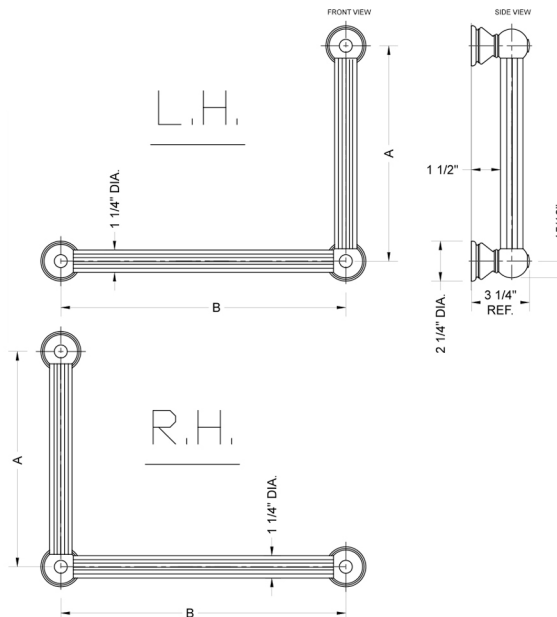

## G33 12H x 16W 90° Right Hand Grab Bar

Model #: G33-12H-16W-RH-

### FEATURES:

- Structurally engineered 90° angle
- ADA compliant when properly installed
- Horizontal section can be used as towel bar
- Style options to complement all collections
- Optional handshower sliders can be added to either bar only upon initial order
- All grab bars can be custom sized. Contact JACLO for pricing & availability
- Grab bars over 32" require middle post
- Grab bars 24" or longer are NOT AVAILABLE in PG or SG. For large quantity orders, please contact [hospitality@jaclo.com](mailto:hospitality@jaclo.com)

### SPECIFICATION DRAWING:

BRASS LUXURY GRAB BAR			
PART. #	DESCRIPTION	A H	B W
G33-12H-12W	CENTER TO CENTER	12"	12"
G33-12H-16W	CENTER TO CENTER	12"	16"
G33-12H-24W	CENTER TO CENTER	12"	24"
G33-12H-32W	CENTER TO CENTER	12"	32"
G33-16H-12W	CENTER TO CENTER	16"	12"
G33-16H-16W	CENTER TO CENTER	16"	16"
G33-16H-24W	CENTER TO CENTER	16"	24"
G33-16H-32W	CENTER TO CENTER	16"	32"
G33-24H-12W	CENTER TO CENTER	24"	12"
G33-24H-16W	CENTER TO CENTER	24"	16"
G33-24H-24W	CENTER TO CENTER	24"	24"
G33-24H-32W	CENTER TO CENTER	24"	32"
G33-32H-12W	CENTER TO CENTER	32"	12"
G33-32H-16W	CENTER TO CENTER	32"	16"
G33-32H-24W	CENTER TO CENTER	32"	24"
G33-32H-32W	CENTER TO CENTER	32"	32"