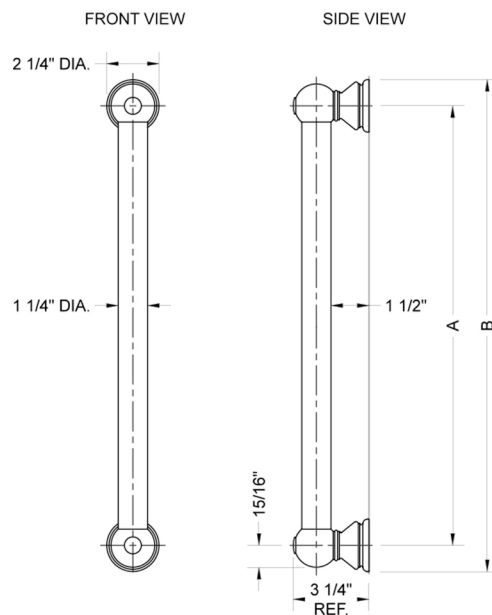

48" G30 Straight Grab Bar

Model #: G30-48-

FEATURES:

- Grab bars are ADA compliant when installed properly
- All brass construction, fully polished & plated
- Style options to complement all collections
- Optional handshower sliders and toilet paper/washcloth holders can be added only upon initial order
- *NOTE: GRAB BARS OVER 32" REQUIRE A MIDDLE POST
- All grab bars can be custom sized. Contact JACLO for pricing & availability
- Grab bars 24" or longer are NOT AVAILABLE in PG or SG. For large quantity orders, please contact hospitality@jaclo.com

SPECIFICATION DRAWING:

BRASS LUXURY GRAB BAR			
PART. #	DESCRIPTION	A	B
G30-12-XX	12" CENTER TO CENTER	12"	14 1/4"
G30-16-XX	16" CENTER TO CENTER	16"	18 1/4"
G30-18-XX	18" CENTER TO CENTER	18"	20 1/4"
G30-24-XX	24" CENTER TO CENTER	24"	28 1/4"
G30-32-XX	32" CENTER TO CENTER	32"	44 1/4"
*NOTE: GRAB BARS OVER 32" REQUIRE A MIDDLE POST			
G30-36-XX	36" CENTER TO CENTER	36"	38 1/4"
G30-42-XX	42" CENTER TO CENTER	42"	44 1/4"
G30-48-XX	48" CENTER TO CENTER	48"	50 1/4"
G30-60-XX	60" CENTER TO CENTER	60"	62 1/4"