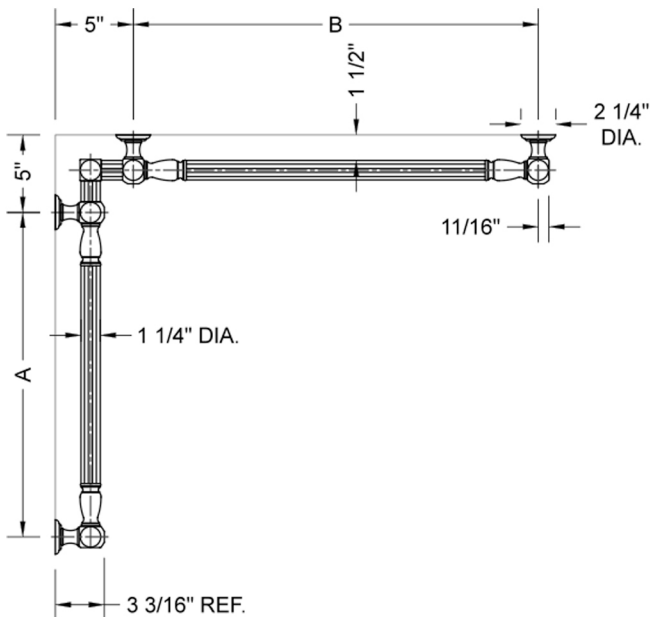

## G21 48" x 60" Inside Corner Grab Bar

Model #: G21-48-60-IC-

### FEATURES:

- Structurally engineered 90° angle
- ADA compliant when properly installed
- Horizontal section can be used as towel bar
- Style options to complement all collections
- Optional handshower sliders can be added to either bar only upon initial order
- All grab bars can be custom sized. Contact JACLO for pricing & availability
- BAR WILL BE 5" LONGER THAN LISTED LENGTH FROM CENTER OF OUTSIDE POST TO WALL
- \*NOTE: GRAB BARS OVER 32" REQUIRE A MIDDLE POST
- NOT AVAILABLE in PG or SG. For large quantity orders, please contact [hospitality@jaclo.com](mailto:hospitality@jaclo.com)

### SPECIFICATION DRAWING:

BRASS LUXURY GRAB BAR							
PART. #	DESCRIPTION	A	B	PART. #	DESCRIPTION	A	B
G21-12-12-IC	CENTER OF POST	12"	12"	G21-24-36-IC	CENTER OF POST	24"	36"
G21-12-16-IC	CENTER OF POST	12"	16"	G21-24-48-IC	CENTER OF POST	24"	48"
G21-12-24-IC	CENTER OF POST	12"	24"	G21-24-60-IC	CENTER OF POST	24"	60"
G21-12-32-IC	CENTER OF POST	12"	32"				
				G21-32-32-IC	CENTER OF POST	32"	32"
G21-12-36-IC	CENTER OF POST	12"	36"	G21-32-36-IC	CENTER OF POST	32"	36"
G21-12-48-IC	CENTER OF POST	12"	48"	G21-32-48-IC	CENTER OF POST	32"	48"
G21-12-60-IC	CENTER OF POST	12"	60"	G21-32-60-IC	CENTER OF POST	32"	60"
G21-16-16-IC	CENTER OF POST	16"	16"	G21-36-36-IC	CENTER OF POST	36"	36"
G21-16-24-IC	CENTER OF POST	16"	24"	G21-36-48-IC	CENTER OF POST	36"	48"
G21-16-32-IC	CENTER OF POST	16"	32"	G21-36-60-IC	CENTER OF POST	36"	60"
G21-16-36-IC	CENTER OF POST	16"	36"	G21-48-48-IC	CENTER OF POST	48"	48"
G21-16-48-IC	CENTER OF POST	16"	48"	G21-48-60-IC	CENTER OF POST	48"	60"
G21-16-60-IC	CENTER OF POST	16"	60"				
				G21-60-60-IC	CENTER OF POST	60"	60"
G21-24-24-IC	CENTER OF POST	24"	24"				
G21-24-32-IC	CENTER OF POST	24"	32"				