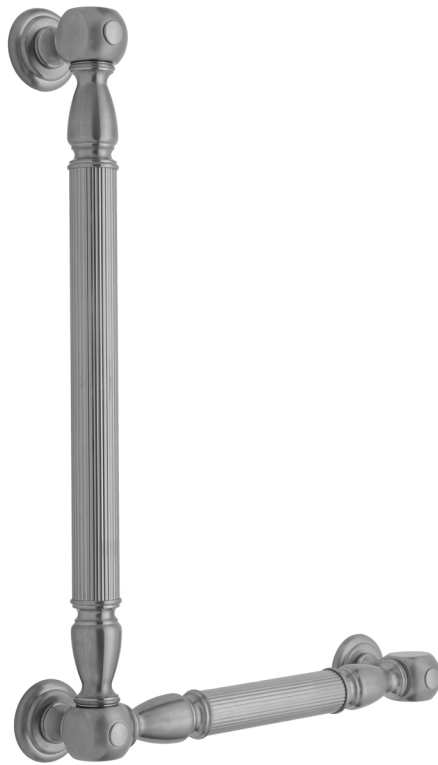

## G21 24H x 16W 90° Right Hand Grab Bar

Model #: G21-24H-16W-RH-

### FEATURES:

- Structurally engineered 90° angle
- ADA compliant when properly installed
- Horizontal section can be used as towel bar
- Style options to complement all collections
- Optional handshower sliders can be added to either bar only upon initial order
- All grab bars can be custom sized. Contact JACLO for pricing & availability
- Grab bars over 32" require middle post
- Grab bars 24" or longer are NOT AVAILABLE in PG or SG. For large quantity orders, please contact [hospitality@jaclo.com](mailto:hospitality@jaclo.com)

### AVAILABLE FINISHES:

Polished Chrome (PCH)	Satin Chrome (SC)	Bronze Umber (BU)
Satin Nickel (SN)	Pewter (PEW)	Caramel Bronze (CB)
Polished Nickel (PN)	Antique Brass (AB)	Antique Copper (ACU)
Oil-Rubbed Bronze (ORB)	Polished Brass (PB)	Polished Copper (PCU)
Vintage Bronze (VB)	Satin Brass (SB)	Matte Black (MBK)
Satin Gold (SG)	Polished Gold (PG)	Black Nickel (BKN)
White (WH)	Unlacquered Brass (ULB)	Satin Cooper (SCU)
Almond (ALD)	Amber (AMB)	Azure Blue (AZB)
Coral (COR)	Mint Green (GRN)	Stone Grey (GRY)
Lilac (LAC)	Light Blue (LBL)	Limon (LIM)
Plum (PLM)	Pink (PNK)	Red (RED)
Graphite (GPH)	Aged Unlacquered Brass (AUB)	

### SPECIFICATION DRAWING:

BRASS LUXURY GRAB BAR			
PART. #	DESCRIPTION	A H	B W
G21-12H-12W	CENTER TO CENTER	12"	12"
G21-12H-16W	CENTER TO CENTER	12"	16"
G21-12H-24W	CENTER TO CENTER	12"	24"
G21-12H-32W	CENTER TO CENTER	12"	32"
G21-16H-12W	CENTER TO CENTER	16"	12"
G21-16H-16W	CENTER TO CENTER	16"	16"
G21-16H-24W	CENTER TO CENTER	16"	24"
G21-16H-32W	CENTER TO CENTER	16"	32"
G21-24H-12W	CENTER TO CENTER	24"	12"
G21-24H-16W	CENTER TO CENTER	24"	16"
G21-24H-24W	CENTER TO CENTER	24"	24"
G21-24H-32W	CENTER TO CENTER	24"	32"
G21-32H-12W	CENTER TO CENTER	32"	12"
G21-32H-16W	CENTER TO CENTER	32"	16"
G21-32H-24W	CENTER TO CENTER	32"	24"
G21-32H-32W	CENTER TO CENTER	32"	32"