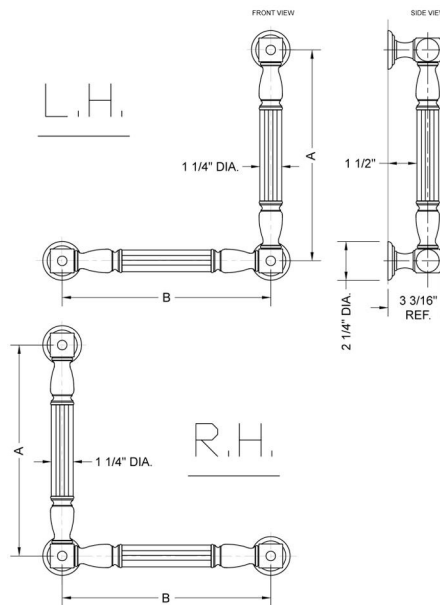

## G21 24H x 16W 90° Right Hand Grab Bar

Model #: G21-24H-16W-RH-

### FEATURES:

- Structurally engineered 90° angle
- ADA compliant when properly installed
- Horizontal section can be used as towel bar
- Style options to complement all collections
- Optional handshower sliders can be added to either bar only upon initial order
- All grab bars can be custom sized. Contact JACLO for pricing & availability
- Grab bars over 32" require middle post
- Grab bars 24" or longer are NOT AVAILABLE in PG or SG. For large quantity orders, please contact [hospitality@jaclo.com](mailto:hospitality@jaclo.com)

### SPECIFICATION DRAWING:

BRASS LUXURY GRAB BAR			
PART. #	DESCRIPTION	A H	B W
G21-12H-12W	CENTER TO CENTER	12"	12"
G21-12H-16W	CENTER TO CENTER	12"	16"
G21-12H-24W	CENTER TO CENTER	12"	24"
G21-12H-32W	CENTER TO CENTER	12"	32"
G21-16H-12W	CENTER TO CENTER	16"	12"
G21-16H-16W	CENTER TO CENTER	16"	16"
G21-16H-24W	CENTER TO CENTER	16"	24"
G21-16H-32W	CENTER TO CENTER	16"	32"
G21-24H-12W	CENTER TO CENTER	24"	12"
G21-24H-16W	CENTER TO CENTER	24"	16"
G21-24H-24W	CENTER TO CENTER	24"	24"
G21-24H-32W	CENTER TO CENTER	24"	32"
G21-32H-12W	CENTER TO CENTER	32"	12"
G21-32H-16W	CENTER TO CENTER	32"	16"
G21-32H-24W	CENTER TO CENTER	32"	24"
G21-32H-32W	CENTER TO CENTER	32"	32"