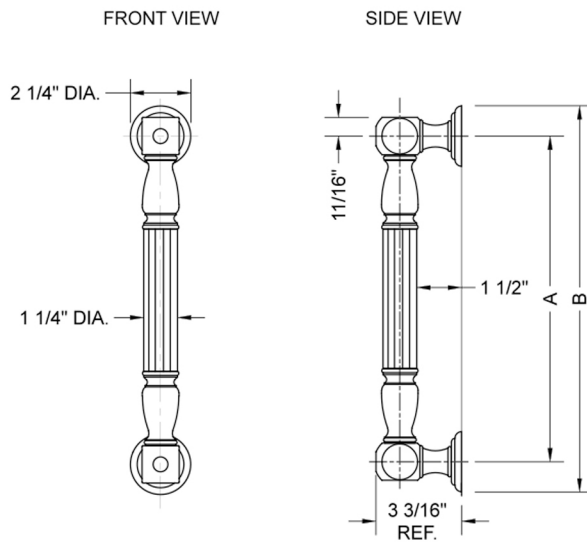

24" G21 Straight Grab Bar

Model #: G21-24-

FEATURES:

- Grab bars are ADA compliant when installed properly
- All brass construction, fully polished & plated
- Style options to complement all collections
- Optional handshower sliders and toilet paper/washcloth holders can be added only upon initial order
- *NOTE: GRAB BARS OVER 32" REQUIRE A MIDDLE POST
- All grab bars can be custom sized. Contact JACLO for pricing & availability
- Grab bars 24" or longer are NOT AVAILABLE in PG or SG. For large quantity orders, please contact hospitality@jaclo.com

SPECIFICATION DRAWING:

BRASS LUXURY GRAB BAR			
PART. #	DESCRIPTION	A	B
G21-12-XX	12" CENTER TO CENTER	12"	14 1/4"
G21-16-XX	16" CENTER TO CENTER	16"	18 1/4"
G21-18-XX	18" CENTER TO CENTER	18"	20 1/4"
G21-24-XX	24" CENTER TO CENTER	24"	26 1/4"
G21-32-XX	32" CENTER TO CENTER	32"	34 1/4"
*NOTE: GRAB BARS OVER 32" REQUIRE A MIDDLE POST			
G21-36-XX	36" CENTER TO CENTER	36"	38 1/4"
G21-42-XX	42" CENTER TO CENTER	42"	44 1/4"
G21-48-XX	48" CENTER TO CENTER	48"	50 1/4"
G21-60-XX	60" CENTER TO CENTER	60"	62 1/4"