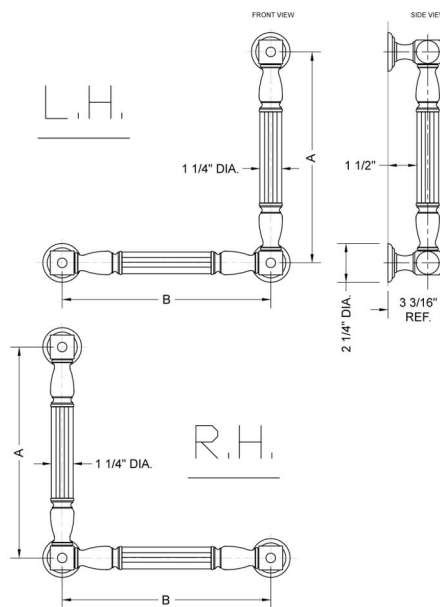

G21 12H x 24W 90° Left Hand Grab Bar

Model #: G21-12H-24W-LH-

FEATURES:

- Structurally engineered 90° angle
- ADA compliant when properly installed
- Horizontal section can be used as towel bar
- Style options to complement all collections
- Optional handshower sliders can be added to either bar only upon initial order
- All grab bars can be custom sized. Contact JACLO for pricing & availability
- Grab bars over 32" require middle post
- Grab bars 24" or longer are NOT AVAILABLE in PG or SG. For large quantity orders, please contact hospitality@jaclo.com

SPECIFICATION DRAWING:

| BRASS LUXURY GRAB BAR | | | |
|-----------------------|------------------|--------|--------|
| PART. # | DESCRIPTION | A H | B W |
| G21-12H-12W | CENTER TO CENTER | 12" | 12" |
| G21-12H-16W | CENTER TO CENTER | 12" | 16" |
| G21-12H-24W | CENTER TO CENTER | 12" | 24" |
| G21-12H-32W | CENTER TO CENTER | 12" | 32" |
| G21-16H-12W | CENTER TO CENTER | 16" | 12" |
| G21-16H-16W | CENTER TO CENTER | 16" | 16" |
| G21-16H-24W | CENTER TO CENTER | 16" | 24" |
| G21-16H-32W | CENTER TO CENTER | 16" | 32" |
| G21-24H-12W | CENTER TO CENTER | 24" | 12" |
| G21-24H-16W | CENTER TO CENTER | 24" | 16" |
| G21-24H-24W | CENTER TO CENTER | 24" | 24" |
| G21-24H-32W | CENTER TO CENTER | 24" | 32" |
| G21-32H-12W | CENTER TO CENTER | 32" | 12" |
| G21-32H-16W | CENTER TO CENTER | 32" | 16" |
| G21-32H-24W | CENTER TO CENTER | 32" | 24" |
| G21-32H-32W | CENTER TO CENTER | 32" | 32" |