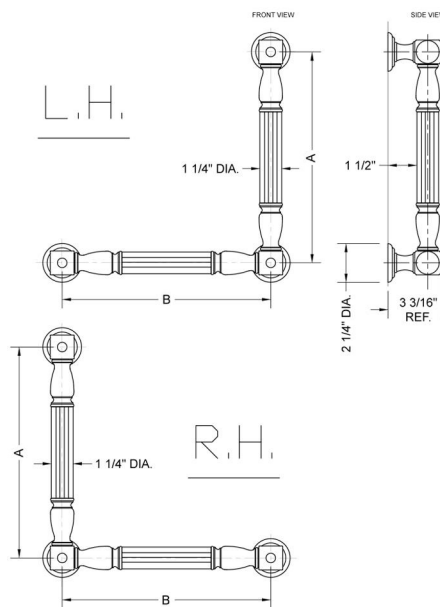

G21 12H x 12W 90° Grab Bar

Model #: G21-12H-12W-

FEATURES:

- Structurally engineered 90° angle
- ADA compliant when properly installed
- Horizontal section can be used as towel bar
- Style options to complement all collections
- Optional handshower sliders can be added to either bar only upon initial order
- All grab bars can be custom sized. Contact JACLO for pricing & availability
- Grab bars over 32" require middle post
- Grab bars 24" or longer are NOT AVAILABLE in PG or SG. For large quantity orders, please contact hospitality@jaclo.com

SPECIFICATION DRAWING:

BRASS LUXURY GRAB BAR			
PART. #	DESCRIPTION	A H	B W
G21-12H-12W	CENTER TO CENTER	12"	12"
G21-12H-16W	CENTER TO CENTER	12"	16"
G21-12H-24W	CENTER TO CENTER	12"	24"
G21-12H-32W	CENTER TO CENTER	12"	32"
G21-16H-12W	CENTER TO CENTER	16"	12"
G21-16H-16W	CENTER TO CENTER	16"	16"
G21-16H-24W	CENTER TO CENTER	16"	24"
G21-16H-32W	CENTER TO CENTER	16"	32"
G21-24H-12W	CENTER TO CENTER	24"	12"
G21-24H-16W	CENTER TO CENTER	24"	16"
G21-24H-24W	CENTER TO CENTER	24"	24"
G21-24H-32W	CENTER TO CENTER	24"	32"
G21-32H-12W	CENTER TO CENTER	32"	12"
G21-32H-16W	CENTER TO CENTER	32"	16"
G21-32H-24W	CENTER TO CENTER	32"	24"
G21-32H-32W	CENTER TO CENTER	32"	32"