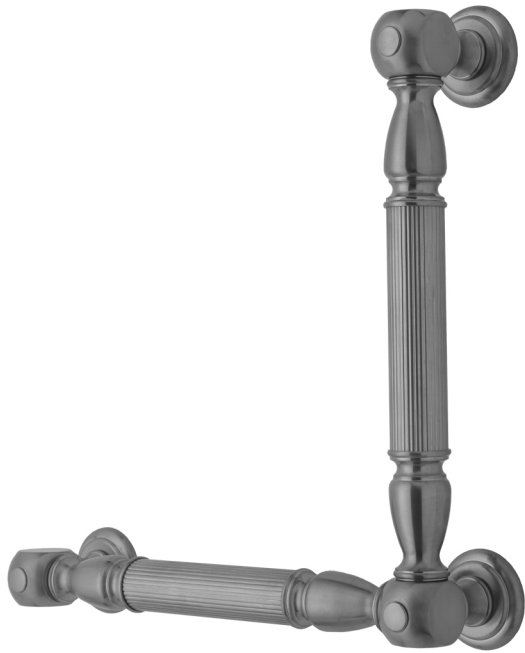

G21 12H x 12W 90° Grab Bar

Model #: G21-12H-12W-

FEATURES:

- Structurally engineered 90° angle
- ADA compliant when properly installed
- Horizontal section can be used as towel bar
- Style options to complement all collections
- Optional handshower sliders can be added to either bar only upon initial order
- All grab bars can be custom sized. Contact JACLO for pricing & availability
- Grab bars over 32" require middle post
- Grab bars 24" or longer are NOT AVAILABLE in PG or SG. For large quantity orders, please contact hospitality@jaclo.com

AVAILABLE FINISHES:

Polished Chrome (PCH)	Satin Chrome (SC)	Bronze Umber (BU)
Satin Nickel (SN)	Pewter (PEW)	Caramel Bronze (CB)
Polished Nickel (PN)	Antique Brass (AB)	Antique Copper (ACU)
Oil-Rubbed Bronze (ORB)	Polished Brass (PB)	Polished Copper (PCU)
Vintage Bronze (VB)	Satin Brass (SB)	Matte Black (MBK)
Satin Gold (SG)	Polished Gold (PG)	Black Nickel (BKN)
White (WH)	Unlacquered Brass (ULB)	Satin Cooper (SCU)
Almond (ALD)	Amber (AMB)	Azure Blue (AZB)
Coral (COR)	Mint Green (GRN)	Stone Grey (GRY)
Lilac (LAC)	Light Blue (LBL)	Limon (LIM)
Plum (PLM)	Pink (PNK)	Red (RED)
Graphite (GPH)	Aged Unlacquered Brass (AUB)	

SPECIFICATION DRAWING:

BRASS LUXURY GRAB BAR			
PART. #	DESCRIPTION	A H	B W
G21-12H-12W	CENTER TO CENTER	12"	12"
G21-12H-16W	CENTER TO CENTER	12"	16"
G21-12H-24W	CENTER TO CENTER	12"	24"
G21-12H-32W	CENTER TO CENTER	12"	32"
G21-16H-12W	CENTER TO CENTER	16"	12"
G21-16H-16W	CENTER TO CENTER	16"	16"
G21-16H-24W	CENTER TO CENTER	16"	24"
G21-16H-32W	CENTER TO CENTER	16"	32"
G21-24H-12W	CENTER TO CENTER	24"	12"
G21-24H-16W	CENTER TO CENTER	24"	16"
G21-24H-24W	CENTER TO CENTER	24"	24"
G21-24H-32W	CENTER TO CENTER	24"	32"
G21-32H-12W	CENTER TO CENTER	32"	12"
G21-32H-16W	CENTER TO CENTER	32"	16"
G21-32H-24W	CENTER TO CENTER	32"	24"
G21-32H-32W	CENTER TO CENTER	32"	32"