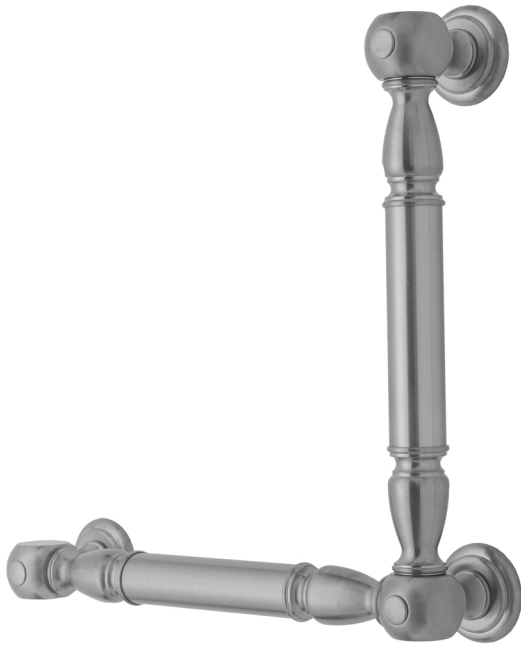

G20 24H x 24W 90° Grab Bar

Model #: G20-24H-24W-

FEATURES:

- Structurally engineered 90° angle
- ADA compliant when properly installed
- Horizontal section can be used as towel bar
- Style options to complement all collections
- Optional handshower sliders can be added to either bar only upon initial order
- All grab bars can be custom sized. Contact JACLO for pricing & availability
- Grab bars over 32" require middle post
- Grab bars 24" or longer are NOT AVAILABLE in PG or SG. For large quantity orders, please contact hospitality@jaclo.com

AVAILABLE FINISHES:

Polished Chrome (PCH)	Satin Chrome (SC)	Bronze Umber (BU)
Satin Nickel (SN)	Pewter (PEW)	Caramel Bronze (CB)
Polished Nickel (PN)	Antique Brass (AB)	Antique Copper (ACU)
Oil-Rubbed Bronze (ORB)	Polished Brass (PB)	Polished Copper (PCU)
Vintage Bronze (VB)	Satin Brass (SB)	Matte Black (MBK)
Satin Gold (SG)	Polished Gold (PG)	Black Nickel (BKN)
White (WH)	Unlacquered Brass (ULB)	Satin Cooper (SCU)
Almond (ALD)	Amber (AMB)	Azure Blue (AZB)
Coral (COR)	Mint Green (GRN)	Stone Grey (GRY)
Lilac (LAC)	Light Blue (LBL)	Limon (LIM)
Plum (PLM)	Pink (PNK)	Red (RED)
Graphite (GPH)	Aged Unlacquered Brass (AUB)	

SPECIFICATION DRAWING:

BRASS LUXURY GRAB BAR			
PART. #	DESCRIPTION	A H	B W
G20-12H-12W	CENTER TO CENTER	12"	12"
G20-12H-16W	CENTER TO CENTER	12"	16"
G20-12H-24W	CENTER TO CENTER	12"	24"
G20-12H-32W	CENTER TO CENTER	12"	32"
G20-16H-12W	CENTER TO CENTER	16"	12"
G20-16H-16W	CENTER TO CENTER	16"	16"
G20-16H-24W	CENTER TO CENTER	16"	24"
G20-16H-32W	CENTER TO CENTER	16"	32"
G20-24H-12W	CENTER TO CENTER	24"	12"
G20-24H-16W	CENTER TO CENTER	24"	16"
G20-24H-24W	CENTER TO CENTER	24"	24"
G20-24H-32W	CENTER TO CENTER	24"	32"
G20-32H-12W	CENTER TO CENTER	32"	12"
G20-32H-16W	CENTER TO CENTER	32"	16"
G20-32H-24W	CENTER TO CENTER	32"	24"
G20-32H-32W	CENTER TO CENTER	32"	32"