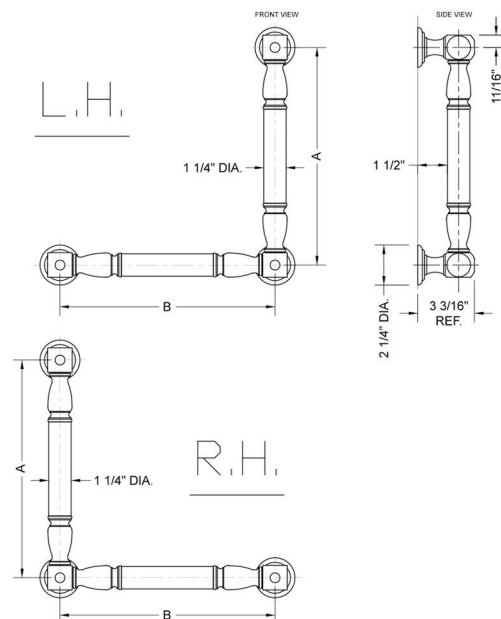

G20 24H x 24W 90° Grab Bar

Model #: G20-24H-24W-

FEATURES:

- Structurally engineered 90° angle
- ADA compliant when properly installed
- Horizontal section can be used as towel bar
- Style options to complement all collections
- Optional handshower sliders can be added to either bar only upon initial order
- All grab bars can be custom sized. Contact JACLO for pricing & availability
- Grab bars over 32" require middle post
- Grab bars 24" or longer are NOT AVAILABLE in PG or SG. For large quantity orders, please contact hospitality@jaclo.com

SPECIFICATION DRAWING:

BRASS LUXURY GRAB BAR			
PART. #	DESCRIPTION	A H	B W
G20-12H-12W	CENTER TO CENTER	12"	12"
G20-12H-16W	CENTER TO CENTER	12"	16"
G20-12H-24W	CENTER TO CENTER	12"	24"
G20-12H-32W	CENTER TO CENTER	12"	32"
G20-16H-12W	CENTER TO CENTER	16"	12"
G20-16H-16W	CENTER TO CENTER	16"	16"
G20-16H-24W	CENTER TO CENTER	16"	24"
G20-16H-32W	CENTER TO CENTER	16"	32"
G20-24H-12W	CENTER TO CENTER	24"	12"
G20-24H-16W	CENTER TO CENTER	24"	16"
G20-24H-24W	CENTER TO CENTER	24"	24"
G20-24H-32W	CENTER TO CENTER	24"	32"
G20-32H-12W	CENTER TO CENTER	32"	12"
G20-32H-16W	CENTER TO CENTER	32"	16"
G20-32H-24W	CENTER TO CENTER	32"	24"
G20-32H-32W	CENTER TO CENTER	32"	32"