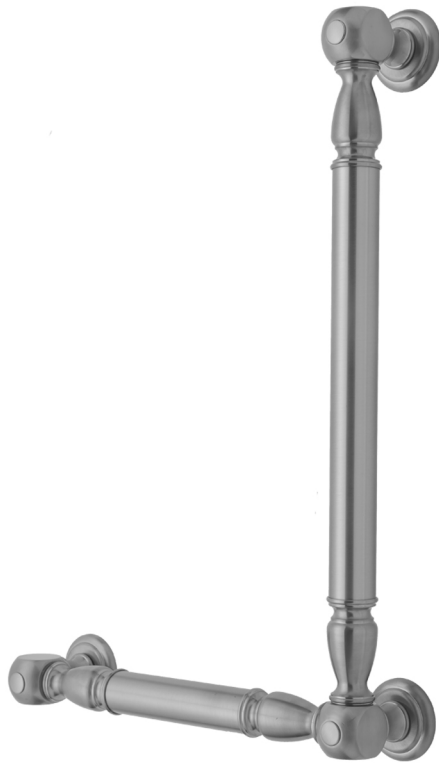

G20 16H x 12W 90° Left Hand Grab Bar

Model #: G20-16H-12W-LH-

FEATURES:

- Structurally engineered 90° angle
- ADA compliant when properly installed
- Horizontal section can be used as towel bar
- Style options to complement all collections
- Optional handshower sliders can be added to either bar only upon initial order
- All grab bars can be custom sized. Contact JACLO for pricing & availability
- Grab bars over 32" require middle post
- Grab bars 24" or longer are NOT AVAILABLE in PG or SG. For large quantity orders, please contact hospitality@jaclo.com

AVAILABLE FINISHES:

Polished Chrome (PCH)	Satin Chrome (SC)	Bronze Umber (BU)
Satin Nickel (SN)	Pewter (PEW)	Caramel Bronze (CB)
Polished Nickel (PN)	Antique Brass (AB)	Antique Copper (ACU)
Oil-Rubbed Bronze (ORB)	Polished Brass (PB)	Polished Copper (PCU)
Vintage Bronze (VB)	Satin Brass (SB)	Matte Black (MBK)
Satin Gold (SG)	Polished Gold (PG)	Black Nickel (BKN)
White (WH)	Unlacquered Brass (ULB)	Satin Cooper (SCU)
Almond (ALD)	Amber (AMB)	Azure Blue (AZB)
Coral (COR)	Mint Green (GRN)	Stone Grey (GRY)
Lilac (LAC)	Light Blue (LBL)	Limon (LIM)
Plum (PLM)	Pink (PNK)	Red (RED)
Graphite (GPH)	Aged Unlacquered Brass (AUB)	

SPECIFICATION DRAWING:

BRASS LUXURY GRAB BAR			
PART. #	DESCRIPTION	A H	B W
G20-12H-12W	CENTER TO CENTER	12"	12"
G20-12H-16W	CENTER TO CENTER	12"	16"
G20-12H-24W	CENTER TO CENTER	12"	24"
G20-12H-32W	CENTER TO CENTER	12"	32"
G20-16H-12W	CENTER TO CENTER	16"	12"
G20-16H-16W	CENTER TO CENTER	16"	16"
G20-16H-24W	CENTER TO CENTER	16"	24"
G20-16H-32W	CENTER TO CENTER	16"	32"
G20-24H-12W	CENTER TO CENTER	24"	12"
G20-24H-16W	CENTER TO CENTER	24"	16"
G20-24H-24W	CENTER TO CENTER	24"	24"
G20-24H-32W	CENTER TO CENTER	24"	32"
G20-32H-12W	CENTER TO CENTER	32"	12"
G20-32H-16W	CENTER TO CENTER	32"	16"
G20-32H-24W	CENTER TO CENTER	32"	24"
G20-32H-32W	CENTER TO CENTER	32"	32"