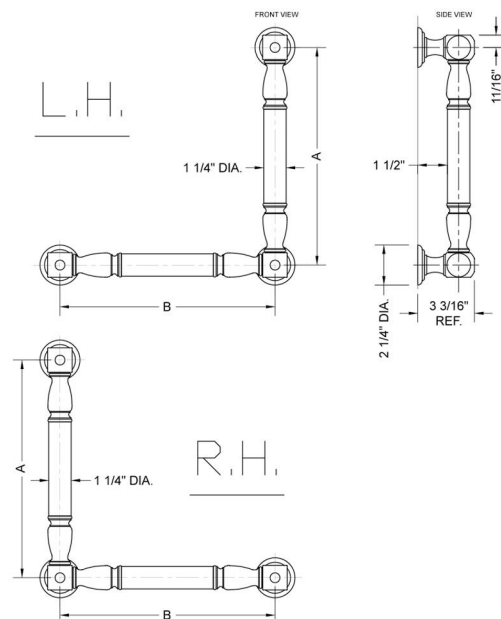

G20 16H x 12W 90° Left Hand Grab Bar

Model #: G20-16H-12W-LH-

FEATURES:

- Structurally engineered 90° angle
- ADA compliant when properly installed
- Horizontal section can be used as towel bar
- Style options to complement all collections
- Optional handshower sliders can be added to either bar only upon initial order
- All grab bars can be custom sized. Contact JACLO for pricing & availability
- Grab bars over 32" require middle post
- Grab bars 24" or longer are NOT AVAILABLE in PG or SG. For large quantity orders, please contact hospitality@jaclo.com

SPECIFICATION DRAWING:

BRASS LUXURY GRAB BAR			
PART. #	DESCRIPTION	A H	B W
G20-12H-12W	CENTER TO CENTER	12"	12"
G20-12H-16W	CENTER TO CENTER	12"	16"
G20-12H-24W	CENTER TO CENTER	12"	24"
G20-12H-32W	CENTER TO CENTER	12"	32"
G20-16H-12W	CENTER TO CENTER	16"	12"
G20-16H-16W	CENTER TO CENTER	16"	16"
G20-16H-24W	CENTER TO CENTER	16"	24"
G20-16H-32W	CENTER TO CENTER	16"	32"
G20-24H-12W	CENTER TO CENTER	24"	12"
G20-24H-16W	CENTER TO CENTER	24"	16"
G20-24H-24W	CENTER TO CENTER	24"	24"
G20-24H-32W	CENTER TO CENTER	24"	32"
G20-32H-12W	CENTER TO CENTER	32"	12"
G20-32H-16W	CENTER TO CENTER	32"	16"
G20-32H-24W	CENTER TO CENTER	32"	24"
G20-32H-32W	CENTER TO CENTER	32"	32"