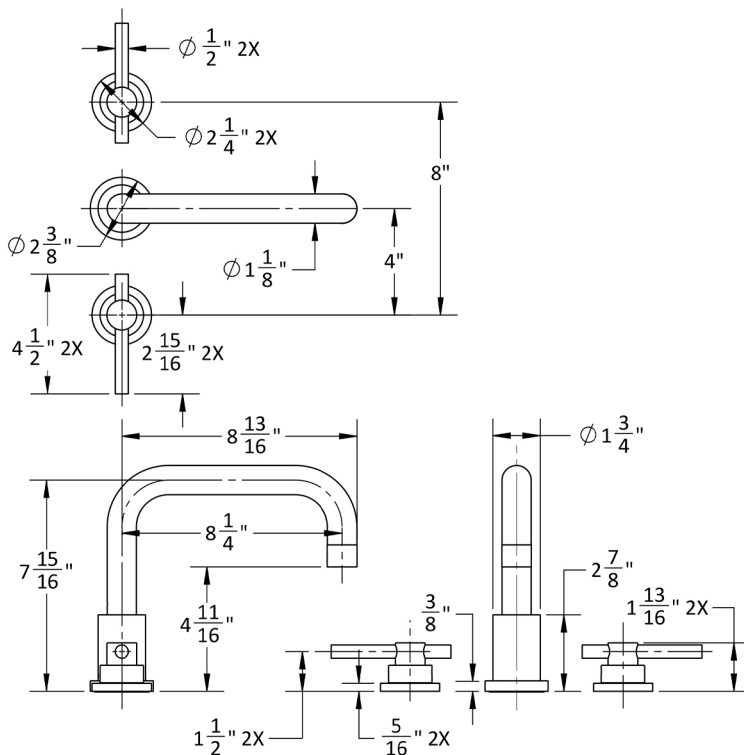

### FEATURES:

- All brass roman deck mount tub set trim
- Quick connect/disconnect spout
- Swivel Spout includes full flow aerator
- Spout Hole Size Min-Max: 1 1/8" - 1 3/4"
- Valve Hole Size Min-Max: 1 1/4" - 1 3/8"
- Requires J-6912 rough in kit
- Round escutcheons only

### SPECIFICATION DRAWING: