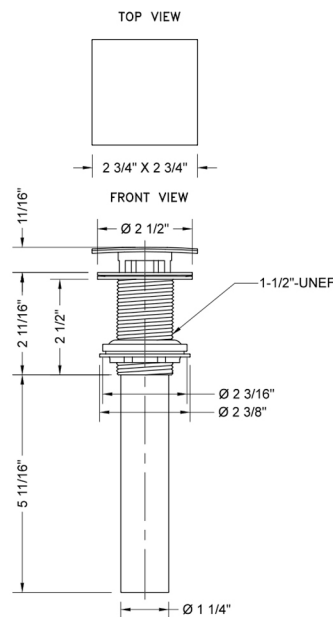

## Stationary Square Lavatory Drain

Model #: 825-

### FEATURES:

- 2 3/4" square contemporary stationary top
- Fully polished & plated (17 gauge)
- For standard flange type, fits 1 1/2" opening
- Drain is always opened in basin
- Without overflow
- Threads are unfinished in MBK, WH & JACLO=COLOR

### SPECIFICATION DRAWING: