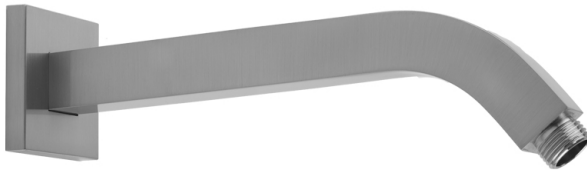

10" 45° Square Showerarm & Escutcheon Model #: 8073-

FEATURES:

- 10" brass 45° square showerarm with 2 1/2" sliding square escutcheon
- 1/2" Male IPS
- Ideal for square rainheads
- Not available in ULB

AVAILABLE FINISHES:

Polished Chrome (PCH)	Satin Chrome (SC)	Bronze Umber (BU)
Satin Nickel (SN)	Pewter (PEW)	Caramel Bronze (CB)
Polished Nickel (PN)	Antique Brass (AB)	Antique Copper (ACU)
Oil-Rubbed Bronze (ORB)	Polished Brass (PB)	Vintage Bronze (VB)
Satin Brass (SB)	Matte Black (MBK)	Satin Gold (SG)
White (WH)	Satin Cooper (SCU)	Almond (ALD)
Amber (AMB)	Azure Blue (AZB)	Coral (COR)
Mint Green (GRN)	Stone Grey (GRY)	Lilac (LAC)
Light Blue (LBL)	Limon (LIM)	Plum (PLM)
Pink (PNK)	Red (RED)	Graphite (GPH)
Aged Unlacquered Brass (AUB)		