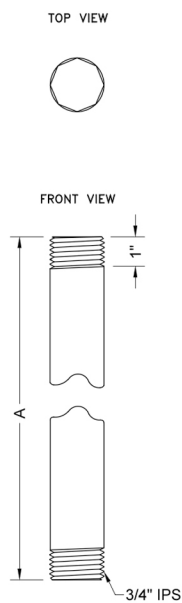

## 3/4" IPS x 4" Brass Vertical Drop Ceiling Nipple

Model #: 801-34.4-

### FEATURES:

- Brass vertical drop ceiling nipple shower arm
- 3/4" IPS
- 3/4" escutcheons sold separately
- All custom lengths available. Contact JACLO for pricing & availability
- Not available in PG & SG for nipple lengths of 24" or longer. For large quantity orders/projects needing 24" or longer in PG & SG, please contact JACLO.

### SPECIFICATION DRAWING:

3/4" BRASS VERTICAL DROP CEILING NIPPLES		
PART. #	DESCRIPTION	A
801-34.4	3/4" IPS X 4"	4"
801-34.6	3/4" IPS X 6"	6"
801-34.12	3/4" IPS X 12"	12"
801-34.18	3/4" IPS X 18"	18"
801-34.24	3/4" IPS X 24"	24"
801-34.30	3/4" IPS X 30"	30"
801-34.36	3/4" IPS X 36"	36"