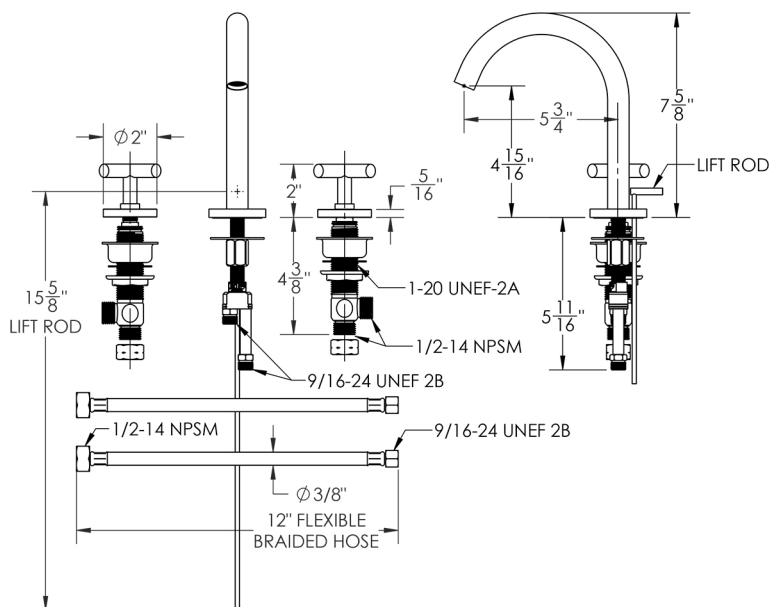

Contempo Slim Uptown Faucet with Round Escutcheons & Contempo Slim Cross Handles

Model #: 7770-T461-

JACLO®

Confidence from start to finish.™

FEATURES:

- All brass 8" - 12" widespread faucet includes brass pop-up drain with overflow
- 1/4 turn ceramic valves
- Stationary Spout
- Available Flow Rates: 1.5, 1.2 & 0.5 GPM. Additional flow rate (aerator) options available. Contact JACLO.
- 5 3/4" spout reach center to center
- Spout Hole Size Min-Max: 1 1/2" - 1 7/8"
- Valve Hole Size Min-Max: 1 1/8" - 1 5/8"
- For additional drain options refer to lavatory drain section or visit jaclo.com

SPECIFICATION DRAWING:

AVAILABLE HANDLES: