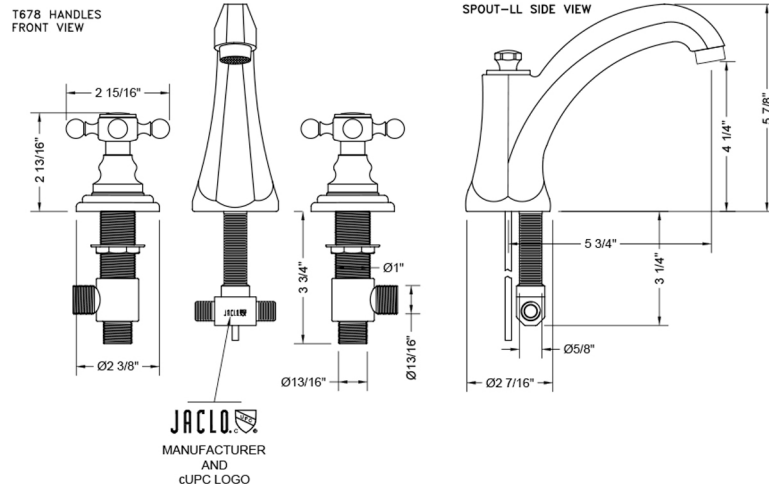

Westfield High Profile Faucet with Ball Cross Handles

JACLO®

Confidence from start to finish.™

Model #: 6872-T678-

FEATURES:

- All brass 8" - 12" widespread faucet includes brass pop-up drain with overflow
- 1/4 turn ceramic valves
- Stationary Spout
- Available Flow Rates: 1.5, 1.2 & 0.5 GPM. Additional flow rate (aerator) options available. Contact JACLO.
- 5 3/4" spout reach center to center
- Spout Hole Size Min-Max: 1 1/4" - 2"
- Valve Hole Size Min-Max: 1 1/8" - 1 5/8"
- Both standard metal & porcelain buttons/caps are included with the T678 & T676 handle options
- For additional drain options refer to lavatory drain section or visit jaclo.com

SPECIFICATION DRAWING:

AVAILABLE HANDLES: