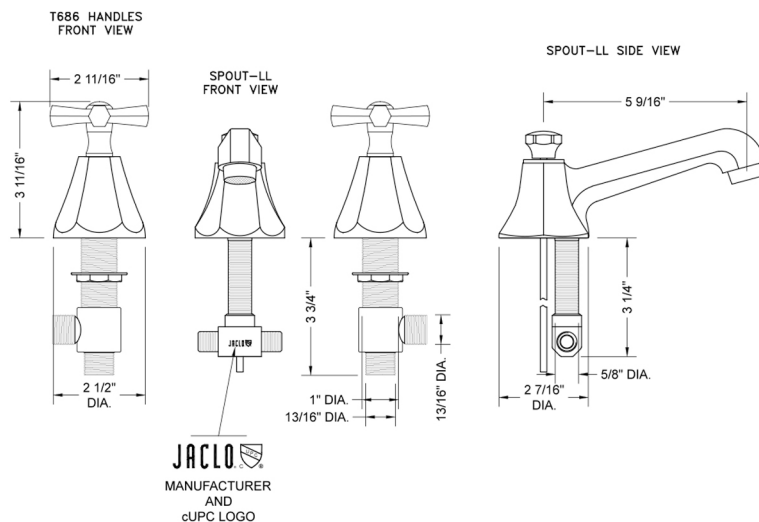

SPECIFICATION DRAWING: