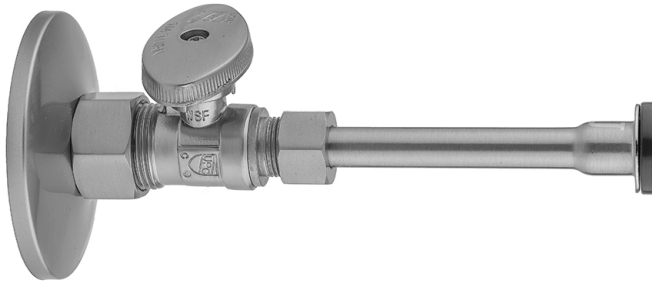

Quarter Turn Straight Pattern 5/8" O.D. Compression (Fits 1/2" Copper) x 3/8" O.D. Toilet Supply Kit with Oval Handle, 20" Supply Tube, Escutcheon
Model #: 622-8-72-

FEATURES:

- Complete Toilet Supply Kit
- Kit contains:
 - (1) Quarter Turn Straight Pattern 5/8" O.D. Compression (Fits 1/2" Copper) x 3/8" O.D. Supply Valve with Oval Handle P/N 622-8
 - (1) 20" Copper Supply Tube P/N 772
 - (1) Escutcheon P/N 7463

AVAILABLE FINISHES:

- | | | |
|------------------------------|---------------------|-----------------------|
| Polished Chrome (PCH) | Satin Chrome (SC) | Bronze Umber (BU) |
| Satin Nickel (SN) | Pewter (PEW) | Caramel Bronze (CB) |
| Polished Nickel (PN) | Antique Brass (AB) | Antique Copper (ACU) |
| Oil-Rubbed Bronze (ORB) | Polished Brass (PB) | Polished Copper (PCU) |
| Vintage Bronze (VB) | Satin Brass (SB) | Matte Black (MBK) |
| Satin Gold (SG) | Polished Gold (PG) | Black Nickel (BKN) |
| White (WH) | Satin Cooper (SCU) | Almond (ALD) |
| Amber (AMB) | Azure Blue (AZB) | Coral (COR) |
| Mint Green (GRN) | Stone Grey (GRY) | Lilac (LAC) |
| Light Blue (LBL) | Limon (LIM) | Plum (PLM) |
| Pink (PNK) | Red (RED) | Graphite (GPH) |
| Aged Unlacquered Brass (AUB) | | |

SPECIFICATION DRAWING:

COMPONENTS	
DESCRIPTION	QTY:
STRAIGHT VALVE - OVAL HANDLE	1
20" X 3/8" O.D. SUPPLY TUBE	1
ESCUTCHEON	1
PLASTIC FILL VALVE COUPLING NUT	1

AVAILABLE HANDLES: