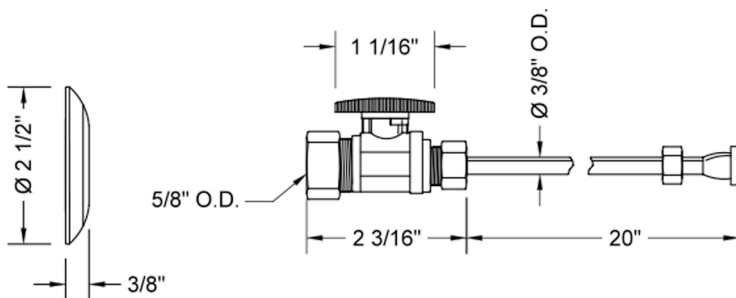

Quarter Turn Straight Pattern 5/8" O.D. Compression (Fits 1/2" Copper) x 3/8" O.D. Toilet Supply Kit with Oval Handle, 20" Supply Tube, Escutcheon
Model #: 622-8-72-

FEATURES:

- Complete Toilet Supply Kit
- Kit contains:
 - (1) Quarter Turn Straight Pattern 5/8" O.D. Compression (Fits 1/2" Copper) x 3/8" O.D. Supply Valve with Oval Handle P/N 622-8
 - (1) 20" Copper Supply Tube P/N 772
 - (1) Escutcheon P/N 7463

SPECIFICATION DRAWING:

COMPONENTS	
DESCRIPTION	QTY:
STRAIGHT VALVE - OVAL HANDLE	1
20" X 3/8" O.D. SUPPLY TUBE	1
ESCUTCHEON	1
PLASTIC FILL VALVE COUPLING NUT	1

AVAILABLE HANDLES: